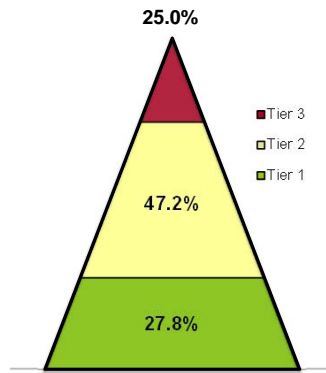

HSA Support Need Pyramid