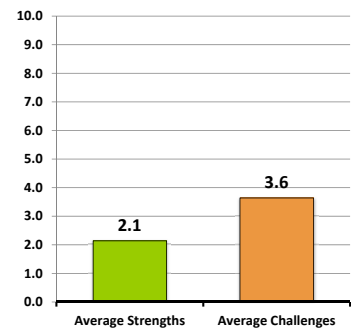

Average Strengths and Challenges per Student